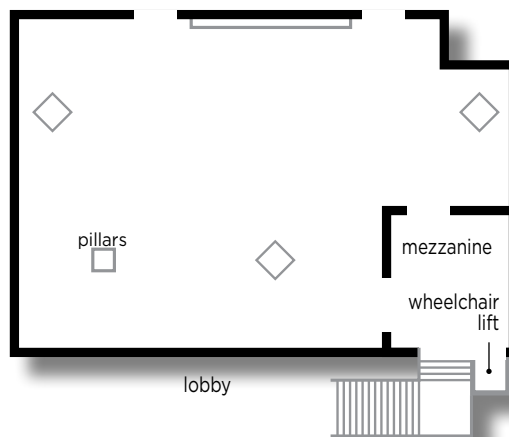

## COLUMBIA ROOM

The Columbia Room is our second largest room and is located up a wide staircase with access directly from of the lobby (wheelchair elevator access is available as well). The mezzanine entrance is perfect for your registration area. Windows in the back let in natural light and area artwork brightens the space nicely. This room can comfortably accommodate social groups or events for up to 240 people. It's central location allows for quick access to other hotel amenities and guest rooms.

Theater Receptions	Conf. Style	Class Room	U-Shape	Meal Functions	Square Feet	Dimensions
240	36*	150	50	175	3250	61'x46'

\* Indicates Not Recommended—Due to the layout of the rooms, these sets are rather large and are not suitable for meetings.